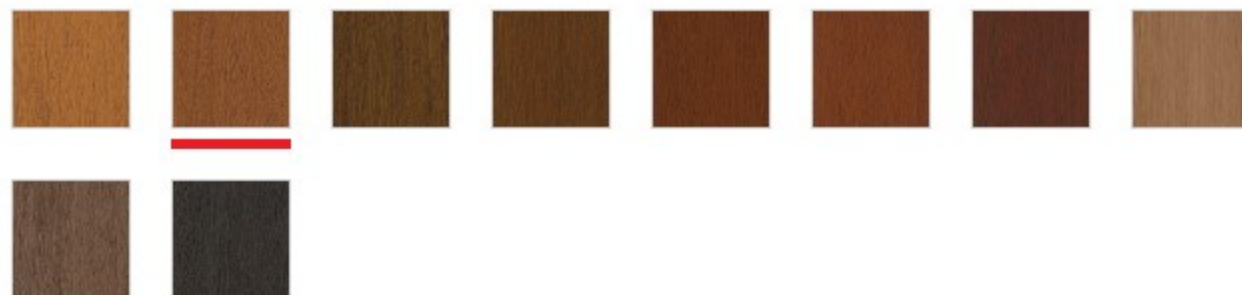

THERMA-TRU PRISMAGUARD STAIN OPTIONS

Looking for more information on finishing options? Check out our [finishing page](#) and learn how you can use finish to make your house a home with Therma-Tru.

GLASS OPTIONS ⓘ

Clear

Craftsman 6 Lite 3Wx2H
Simulated Divided Lites